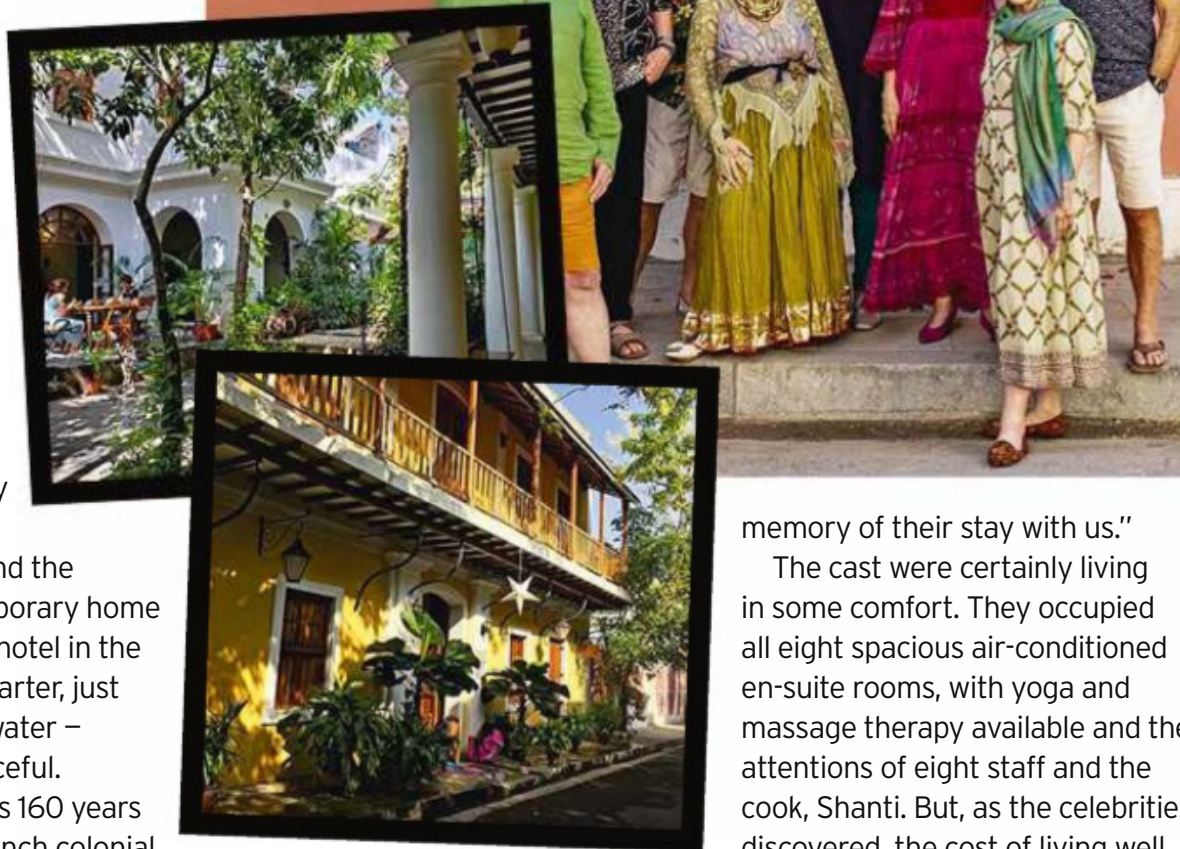

BEHIND THE SCENES

Could you stay at the Real Marigold Hotel?

With foreign travel a distant dream, many of us have been enjoying the vicarious pleasure of watching a bunch of retirement-age Brits exploring south-eastern India in *The Real Marigold Hotel* (BBC1 and available on iPlayer for more than a year). After three previous sets of celebrities tried out life in Jaipur, Kochi and Udaipur, this series has been set in Puducherry (or Pondicherry, as it used to be called) on the Bay of Bengal. Whatever the trials of the heat and the culture shock, the temporary home of this year's gang – a hotel in the heart of the French Quarter, just 200 metres from the water – has been enviably peaceful.

The building, which is 160 years old, is typical of the French colonial era, with high columns, wide arches, an inner courtyard and madras terrace roof. It was restored in 2008 by Jyoti Saikia and Kakoli Banerjee and opened as a hotel, called Gratitude, in 2010, which they run with Jyoti's son Siddarth.

"We welcomed the cast and worked closely with the crew of

HAPPY DAYS
The Real Marigold Hotel stars loved their elegant retreat (below)

The Real Marigold Hotel for the entire period of their filming," Siddarth tells RT. "We got to know them very well – they were all wonderful. Barbara Dickson left her signed guitar with us, and Zandra Rhodes gave us a number of drawings and sketches of the house, which we display as a treasured

memory of their stay with us."

The cast were certainly living in some comfort. They occupied all eight spacious air-conditioned en-suite rooms, with yoga and massage therapy available and the attentions of eight staff and the cook, Shanti. But, as the celebrities discovered, the cost of living well is low in India. If you like the idea of experiencing it for yourself when it's finally possible to travel again, the rates range from 2,999 to 6,999 Indian rupees per night (according to room size and season), which translates as around £32 to £75.

See gratitudeheritage.in/

◁ through the night. He is always cheerful, kind and respectful.

These past few months have proved that radio, more than ever, is an important lifeline to both young and old.

Kate and Paul Lappage
West Bridgford,
Nottinghamshire

WE NEED TOMMY!

During the months of lockdown, I'm sure many of us have tackled some of the outstanding DIY jobs at home. Is it time for a dedicated DIY programme to give us a bit more skill and knowledge? After all,

we're always being told to mend things, not throw them away.

While we may not have the fabulous skills in evidence in *The Repair Shop* (Wednesday BBC1), we could at least try a few things,